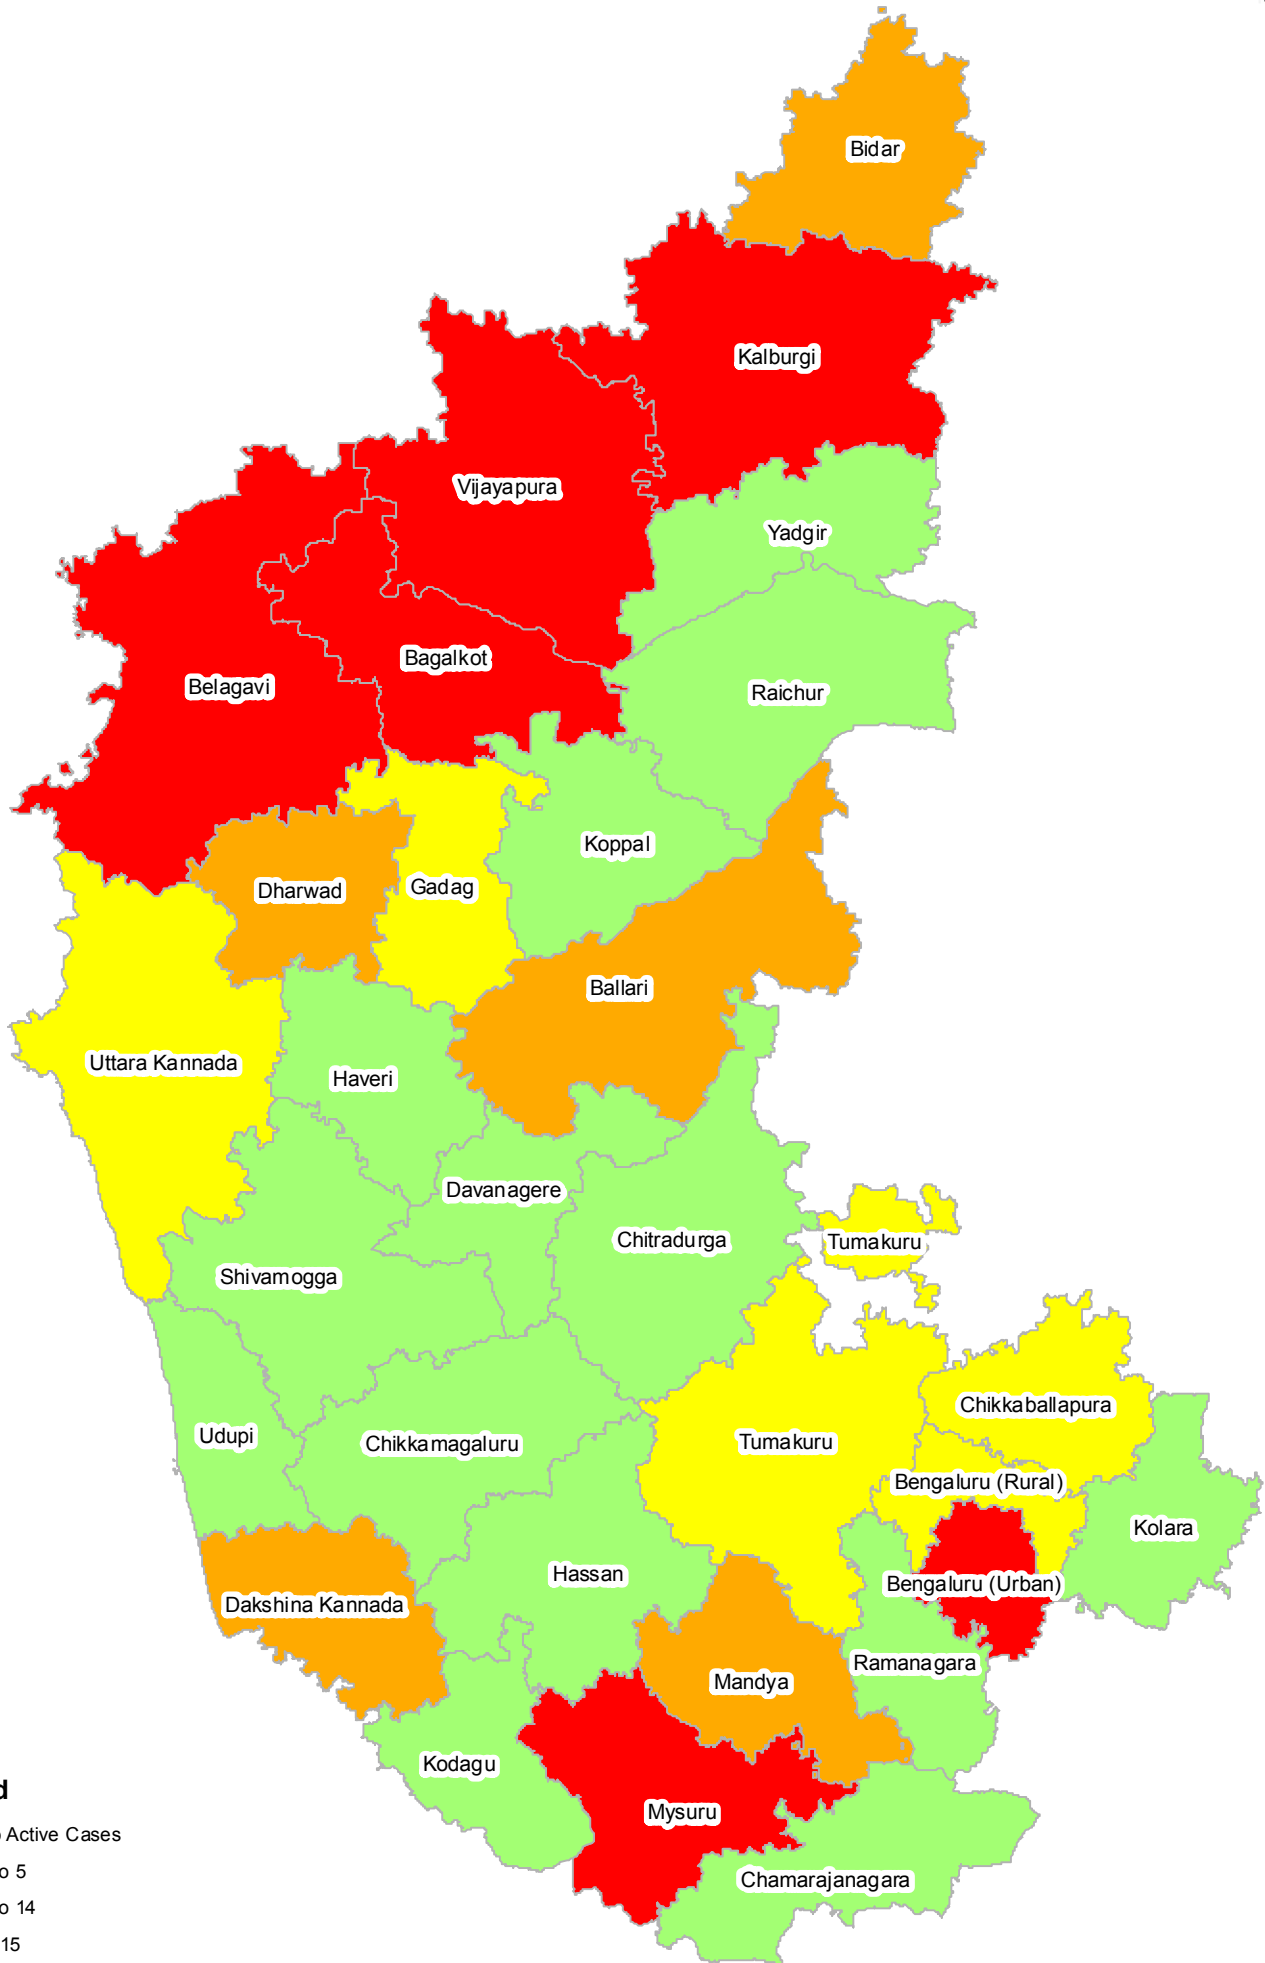

COVID-19 Active Cases as on 27.04.2020

District map of Karnataka

Legend

- No Active Cases
- 1 to 5
- 6 to 14
- >=15