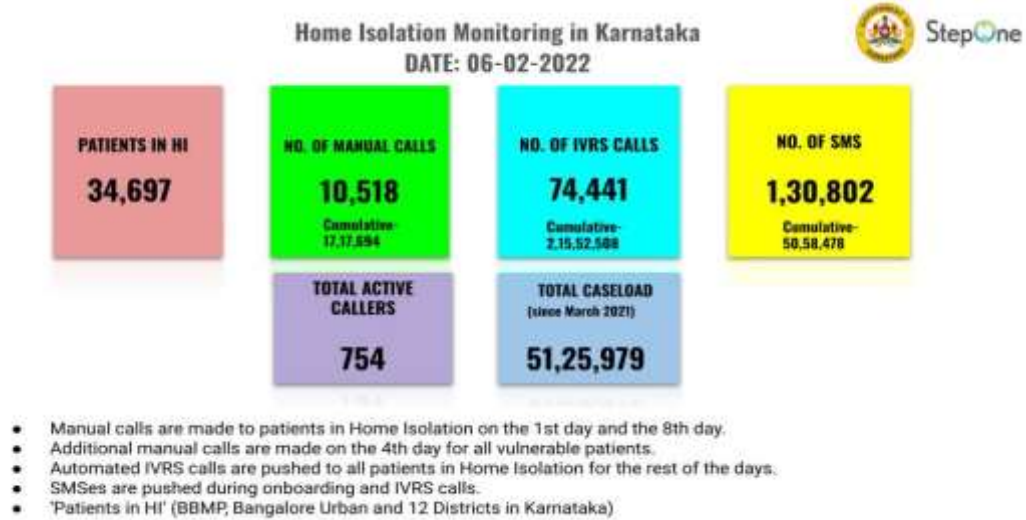

Programmatic Updates

Mental Health Counselling Data (held on 06.02.2022)

No of patients counselled	Cumulative No of patients counselled
6905	2683724