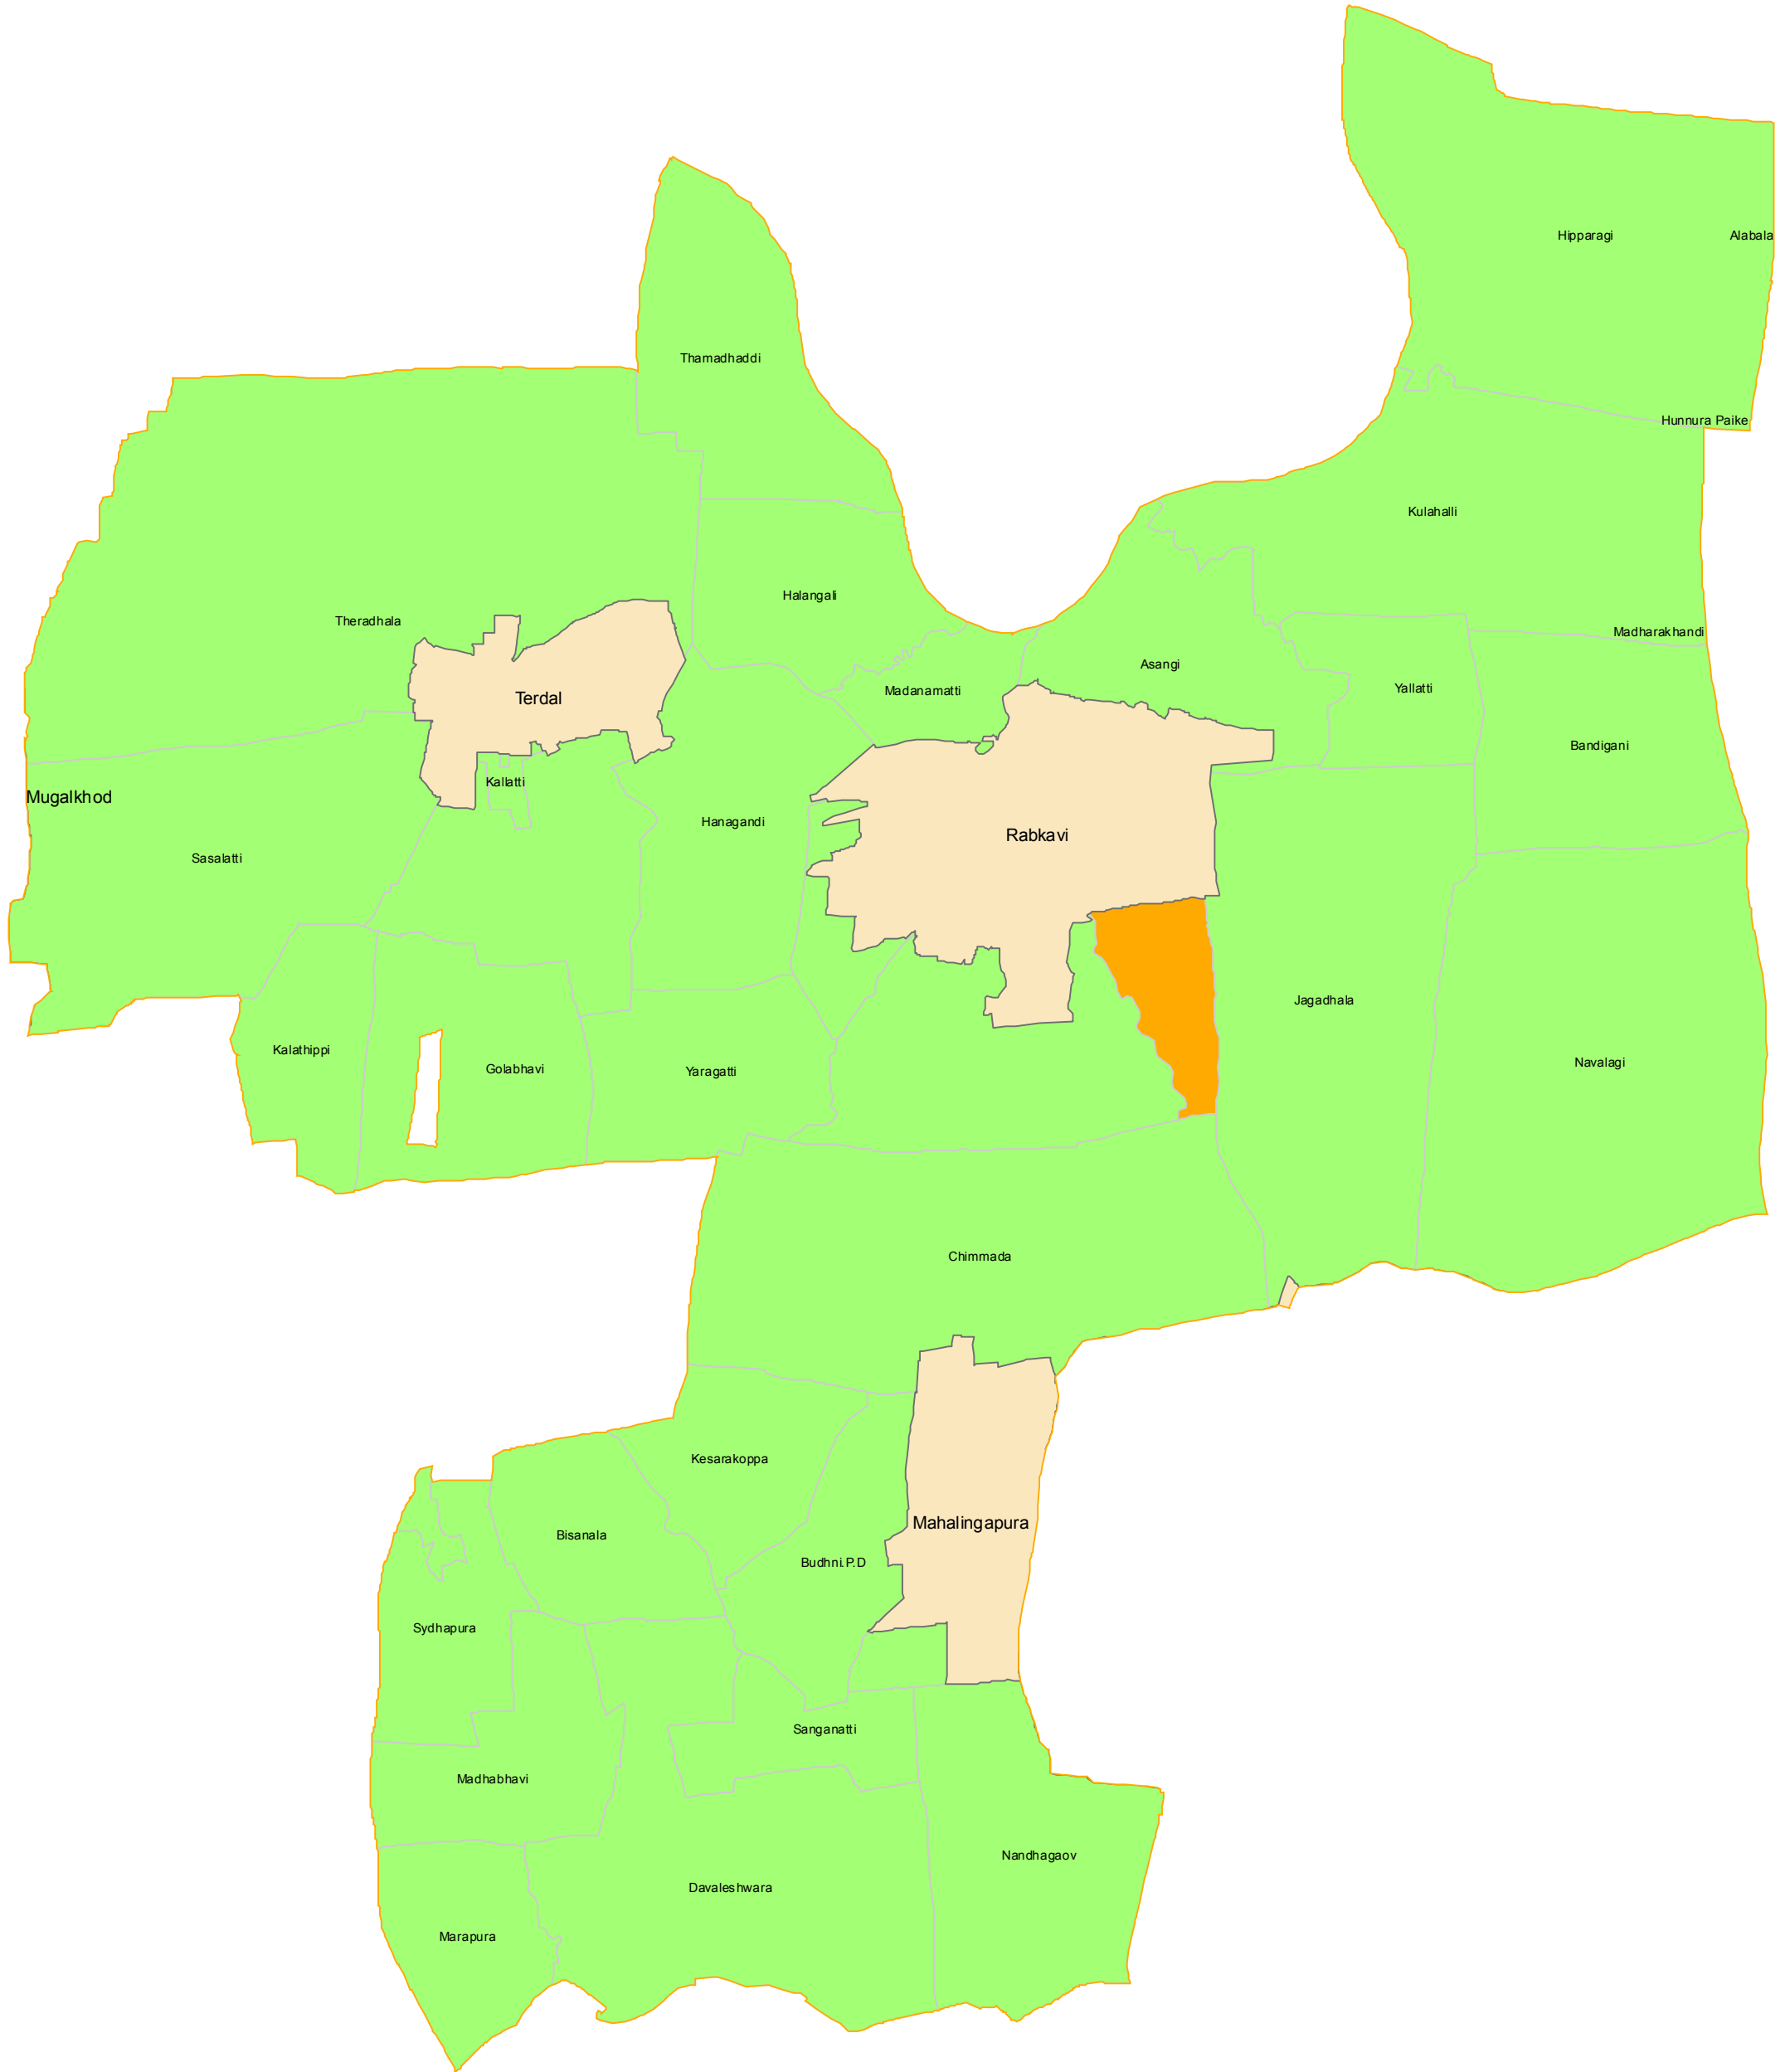

Map Showing Affected Villages of Rabkavi Banahatti Taluk Based on Atleast One Positive Case in the last 21 days as on 29th May 2020

Legend

- Town Boundary
- Green:- No case reported in 21 Days
- Orange:- No case in last 14 days but atleast one case reported in 15 to 21 days ago
- Taluk Boundary